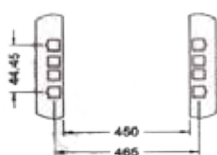

Other sizes available on request

Manage Cables Better

Standard Stocked Sizes

600mm(w) x 600mm(d)

18RU 600x 600 x 985mm(h) SRB1866

22RU 600 x 600 x 1161mm(h) SRB2266

32RU 600 x 600 x 1603mm(h) SRB3266

37RU 600 x 600 x 1825mm(h) SRB3766

42RU 600 x 600 x 2044mm(h) SRB4266

45RU 600 x 600 x 2177mm(h) SRB4566

600mm(w) x 800mm(d)

18RU 600 x 800 x 985mm(h) SRB1868

22RU 600 x 800 x 1161mm(h) SRB2268

32RU 600 x 800 x 1603mm(h) SRB3268

42RU 600 x 800 x 2044mm(h) SRB4268

45RU 600 x 800 x 2177mm(h) SRB4568

800mm(w) x 1000mm(d)

42RU 800 x 1000 x 2044mm(h) SRB42810

Other cabinet sizes are available upon request

Manage Cables Better

All free standing data cabinets come complete with:

4 x fan tray

2 or 3 fixed shelves (depending on cabinet size)

6 x power board mounted on a 2RU blanking panel

mounting screws and nuts

Front (without front door)

Front

Side

Back