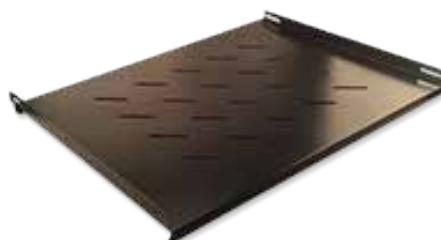

2 or 3 fixed shelves (depending on cabinet size)