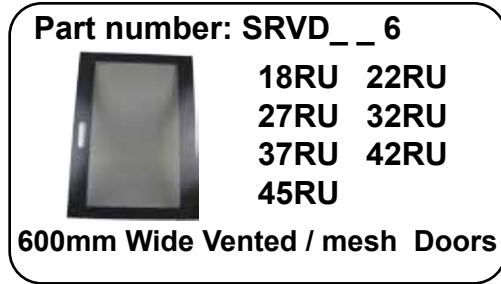

Other sizes available on request

Manage Cables Better

Standard Stocked Sizes

600mm(w) x 600mm(d)

18RU 600x 600 x 985mm(h) SRB1866

22RU 600 x 600 x 1161mm(h) SRB2266

32RU 600 x 600 x 1603mm(h) SRB3266

37RU 600 x 600 x 1825mm(h) SRB3766

Mounting dimension

Top

Manage Cables Better

Data Cabinet Accessories:

Manage Cables Better

Accessories:

SRBP4RU
SRBP2RU
SRBP1RU

Blanking Panels