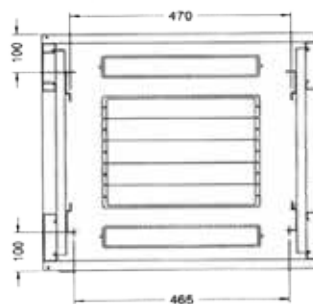

Manage Cables Better

All free standing data cabinets come complete with: