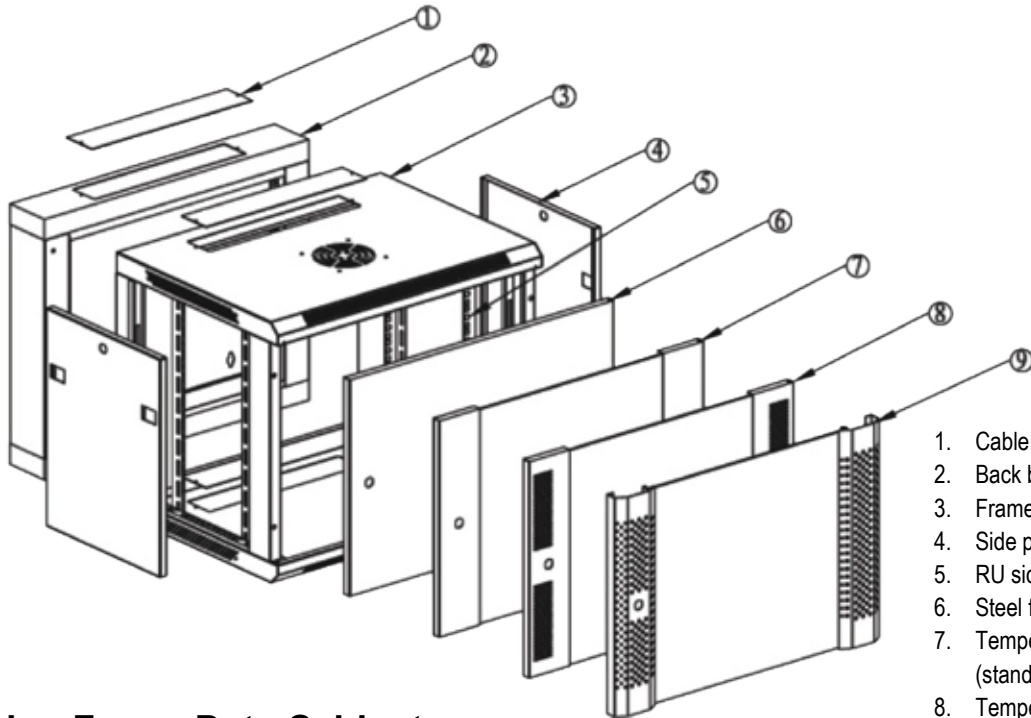

Better Cable Management

Contractor Series Data Cabinets

Manage Cables Better

1. Mounting bracket
2. RU side rail
3. Side panel
4. Cable entry plate
5. Frame
6. Tempered glass front door (standard)
7. Tempered glass front door with vented border (optional)
8. Tempered glass front door with mesh border (optional)

Wall Mounted Data Cabinets

Description	Part Number
4RU Wall Cabinet 600 x 450(d) x 280mm(h)	SRWS0464
6RU Wall Cabinet 600 x 450(d) x 367mm(h)	SRWS0664
9RU Wall Cabinet 600 x 450(d) x 500mm(h)	SRWS0964
Cantilever shelf	SRCS315
Fixed shelf	SRWFS280
Single fan unit	SRFT1
4 x Power board 10amp	SRPB4
6 X Power board 10amp	SRPB6
6 x Power rail 10amp	SRHPR6
10 x Power rail 10amp	SRHPR10
Mounting hardware PK50	SRMH50
Mounting hardware PK10	SRMH10

Other sizes available on request

Manage Cables Better

1. Cable entry plate
2. Back box (Swing)
3. Frame
4. Side panel
5. RU side rails
6. Steel front door (optional)
7. Tempered glass front door (standard)
8. Tempered glass front door with vented border (optional)
9. Tempered glass front door with mesh border (optional)