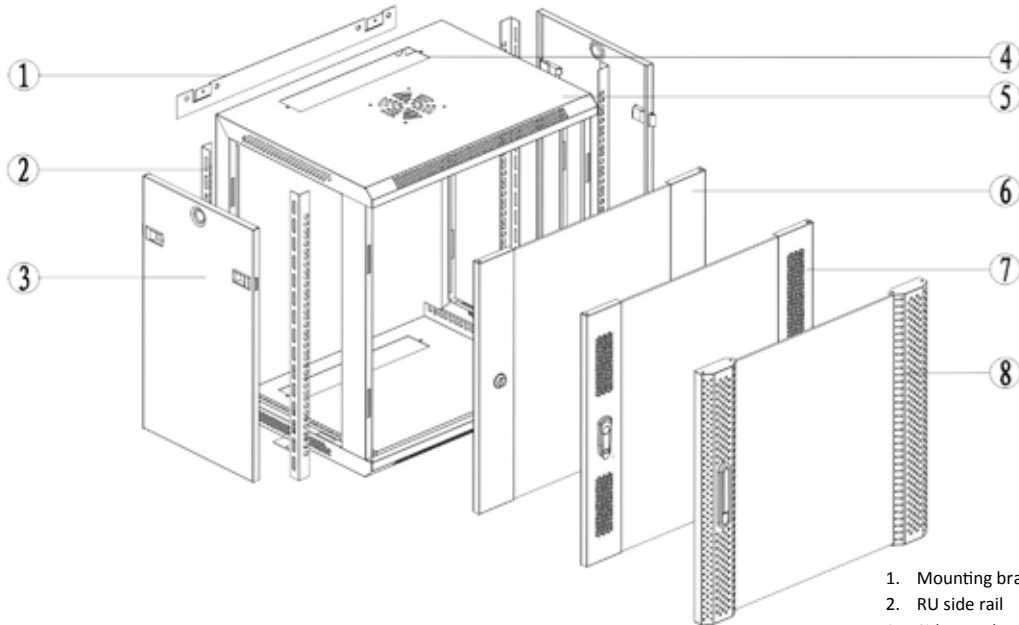

Better Cable Management

Contractor Series Data Cabinets

Manage Cables Better

1. Mounting bracket
2. RU side rail
3. Side panel
4. Cable entry plate
5. Frame
6. Tempered glass front door (standard)
7. Tempered glass front door with vented border (optional)
8. Tempered glass front door with mesh border (optional)

Wall Mounted Data Cabinets

Description	Part Number
4RU Wall Cabinet 600 x 450(d) x 280mm(h)	SRWS0464
6RU Wall Cabinet 600 x 450(d) x 367mm(h)	SRWS0664
9RU Wall Cabinet 600 x 450(d) x 500mm(h)	SRWS0964
Cantilever shelf	SRCS315
Fixed shelf	SRWFS280
Single fan unit	SRFT1
4 x Power board 10amp	SRPB4
6 X Power board 10amp	SRPB6
6 x Power rail 10amp	SRHPR6
10 x Power rail 10amp	SRHPR10
Mounting hardware PK50	SRMH50
Mounting hardware PK10	SRMH10

Other sizes available on request

Manage Cables Better

1. Cable entry plate
2. Back box (Swing)
3. Frame
4. Side panel
5. RU side rails
6. Steel front door (optional)
7. Tempered glass front door (standard)
8. Tempered glass front door with vented border (optional)
9. Tempered glass front door with mesh border (optional)