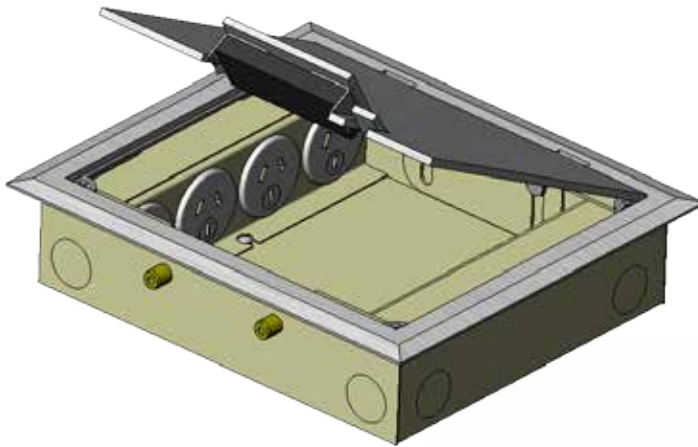

Better Cable Management

**FBS50 SERIES FLOOR OUTLET BOXES**

## Manage Cables Better

Cableaway's shallow floor outlet boxes are an ideal way to supply power, data and A/V to open floors of a commercial office building or even within your home. The FBS50 Series floor outlet boxes come complete with a height adjustable lid, auto switched outlets, provision for data mechs (mechs by others).

## Features

- Height adjustable lid
- Flush or recess lid options
- Easy to remove lid section
- Single cable exit flap
- Lifting tab (for easy opening)
- Up to 4 auto switched power outlets
- Modular configuration
- Bevelled and flush lid finishes
- Provision for up to 6 data

4 x Power Plate:  
**FBPP4PS50**

2 x Power Plate:  
**FBPP2PS50**

4 x Data Plate:  
**FBDP4DS50**

6 x Data Plate:  
**FBDP6DS50**

**Manage Cables Better**

- Floor box body manufactured from powder coated zinc annealed steel
- 20mm knockouts provided for easy conduit entry
- Frame and lid manufactured from stainless steel
- Auto switched power outlet's supplied
- Provision for data
- Floor box carcass dimensions: W 194 x L 227 x D 54mm
- Floor box lid dimension W 220 x L 250mm (on bevelled edge lid)
- Floor box lid dimension W 195x L 230mm (on 14mm recessed lid)
- Frame Lid Recess: 14mm