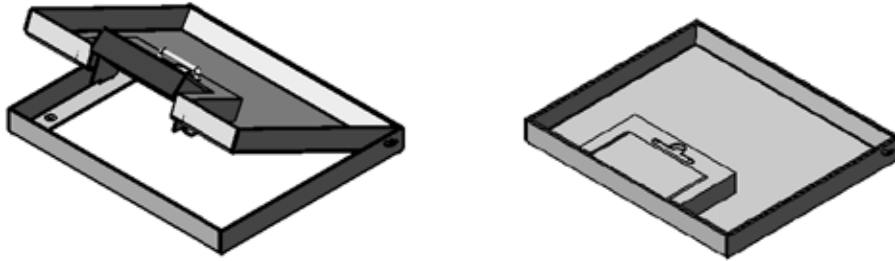

## Manage Cables Better

Cableaway's shallow floor outlet boxes are an ideal way to supply power, data and A/V to open floors of a commercial office building or even within your home. The FBS50 Series floor outlet boxes come complete with a height adjustable lid, auto switched outlets, provision for data mechs (mechs by others).

## Features

- Height adjustable lid
- Flush or recess lid options
- Easy to remove lid section
- Single cable exit flap
- Lifting tab (for easy opening)
- Up to 4 auto switched power outlets
- Modular configuration
- Bevelled and flush lid finishes
- Provision for up to 6 data

Manage Cables Better

FBS50 SERIES FLOOR OUTLET BOXES

FB Series Stainless Steel 14mm Recessed Lid Assembly

PART NUMBER : **FBSSR14LA**

FB Series Stainless Steel Flush Lid Assembly

PART NUMBER : **FBSSFLAS50**

4 x Power Plate:  
**FBPP4PS50**

2 x Power Plate:  
**FBPP2PS50**

4 x Data Plate:  
**FBDP4DS50**

6 x Data Plate:  
**FBDP6DS50**

**Manage Cables Better**

- Floor box body manufactured from powder coated zinc annealed steel
- 20mm knockouts provided for easy conduit entry
- Frame and lid manufactured from stainless steel
- Auto switched power outlet's supplied
- Provision for data
- Floor box carcass dimensions: W 194 x L 227 x D 54mm
- Floor box lid dimension W 220 x L 250mm (on bevelled edge lid)
- Floor box lid dimension W 195x L 230mm (on 14mm recessed lid)
- Frame Lid Recess: 14mm