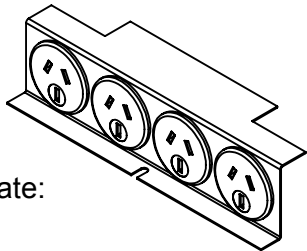

## Features

- Height adjustable lid
- Flush or recess lid options
- Easy to remove lid section
- Single cable exit flap
- Lifting tab (for easy opening)
- Up to 4 auto switched power outlets
- Modular configuration
- Bevelled and flush lid finishes
- Provision for up to 6 data

Manage Cables Better

FBS50 SERIES FLOOR OUTLET BOXES

FB Series Stainless Steel 14mm Recessed Lid Assembly

PART NUMBER : **FBSSR14LA**

FB Series Stainless Steel Flush Lid Assembly

PART NUMBER : **FBSSFLAS50**

4 x Power Plate:  
**FBPP4PS50**

2 x Power Plate:  
**FBPP2PS50**

4 x Data Plate:  
**FBDP4DS50**

6 x Data Plate:  
**FBDP6DS50**

**Manage Cables Better**

- Floor box body manufactured from powder coated zinc annealed steel
- 20mm knockouts provided for easy conduit entry
- Frame and lid manufactured from stainless steel
- Auto switched power outlet's supplied
- Provision for data
- Floor box carcass dimensions: W 194 x L 227 x D 54mm
- Floor box lid dimension W 220 x L 250mm (on bevelled edge lid)
- Floor box lid dimension W 195x L 230mm (on 14mm recessed lid)
- Frame Lid Recess: 14mm