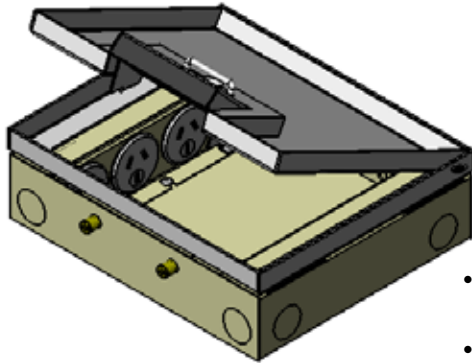

## Manage Cables Better

Cableaway's shallow floor outlet boxes are an ideal way to supply power, data and A/V to open floors of a commercial office building or even within your home. The FBS50 Series floor outlet boxes come complete with a height adjustable lid, auto switched outlets, provision for data mechs (mechs by others).

## Features

- Height adjustable lid
- Flush or recess lid options
- Easy to remove lid section
- Single cable exit flap
- Lifting tab (for easy opening)
- Up to 4 auto switched power outlets
- Modular configuration
- Bevelled and flush lid finishes
- Provision for up to 6 data

4 x Power Plate:  
**FBPP4PS50**

2 x Power Plate:  
**FBPP2PS50**

4 x Data Plate:  
**FBDP4DS50**

6 x Data Plate:  
**FBDP6DS50**

**Manage Cables Better**

- Floor box body manufactured from powder coated zinc annealed steel
- 20mm knockouts provided for easy conduit entry
- Frame and lid manufactured from stainless steel
- Auto switched power outlet's supplied
- Provision for data
- Floor box carcass dimensions: W 194 x L 227 x D 54mm
- Floor box lid dimension W 220 x L 250mm (on bevelled edge lid)
- Floor box lid dimension W 195x L 230mm (on 14mm recessed lid)
- Frame Lid Recess: 14mm

## Suggested Specification

Contractor shall supply Cableaway FBS50 shallow series floor outlet box. The box will be complete with (eg: 4 x ) power and (eg: 4 x ) data with a (eg: stainless steel flush) lid section. Part Number (eg: FBSSF4P4DS50).