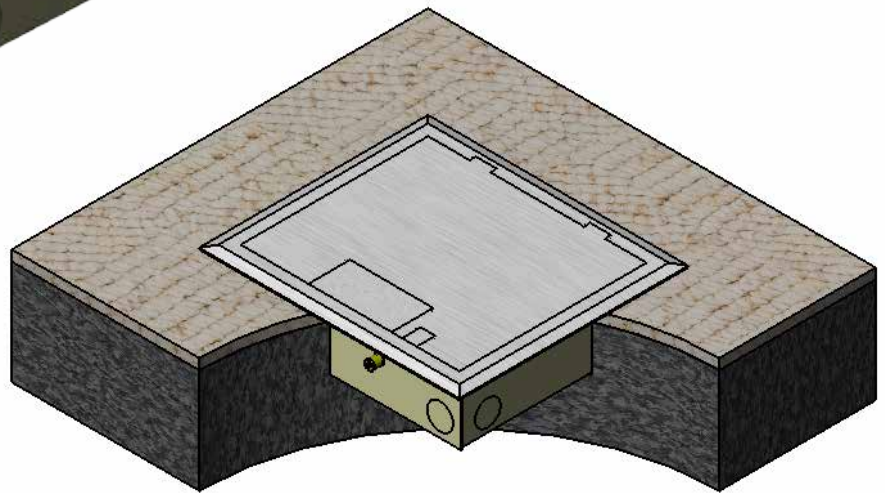

## Manage Cables Better

Cableaway's shallow floor outlet boxes are an ideal way to supply power, data and A/V to open floors of a commercial office building or even within your home. The FBS50 Series floor outlet boxes come complete with a height adjustable lid, auto switched outlets, provision for data mechs (mechs by others).

## Features

- Height adjustable lid
- Flush or recess lid options
- Easy to remove lid section
- Single cable exit flap
- Lifting tab (for easy opening)
- Up to 4 auto switched power outlets
- Modular configuration
- Bevelled and flush lid finishes
- Provision for up to 6 data

4 x Power Plate:  
**FBPP4PS50**

2 x Power Plate:  
**FBPP2PS50**

4 x Data Plate:  
**FBDP4DS50**

6 x Data Plate:  
**FBDP6DS50**

**Manage Cables Better**

- Floor box body manufactured from powder coated zinc annealed steel
- 20mm knockouts provided for easy conduit entry
- Frame and lid manufactured from stainless steel
- Auto switched power outlet's supplied
- Provision for data
- Floor box carcass dimensions: W 194 x L 227 x D 54mm
- Floor box lid dimension W 220 x L 250mm (on bevelled edge lid)
- Floor box lid dimension W 195x L 230mm (on 14mm recessed lid)
- Frame Lid Recess: 14mm